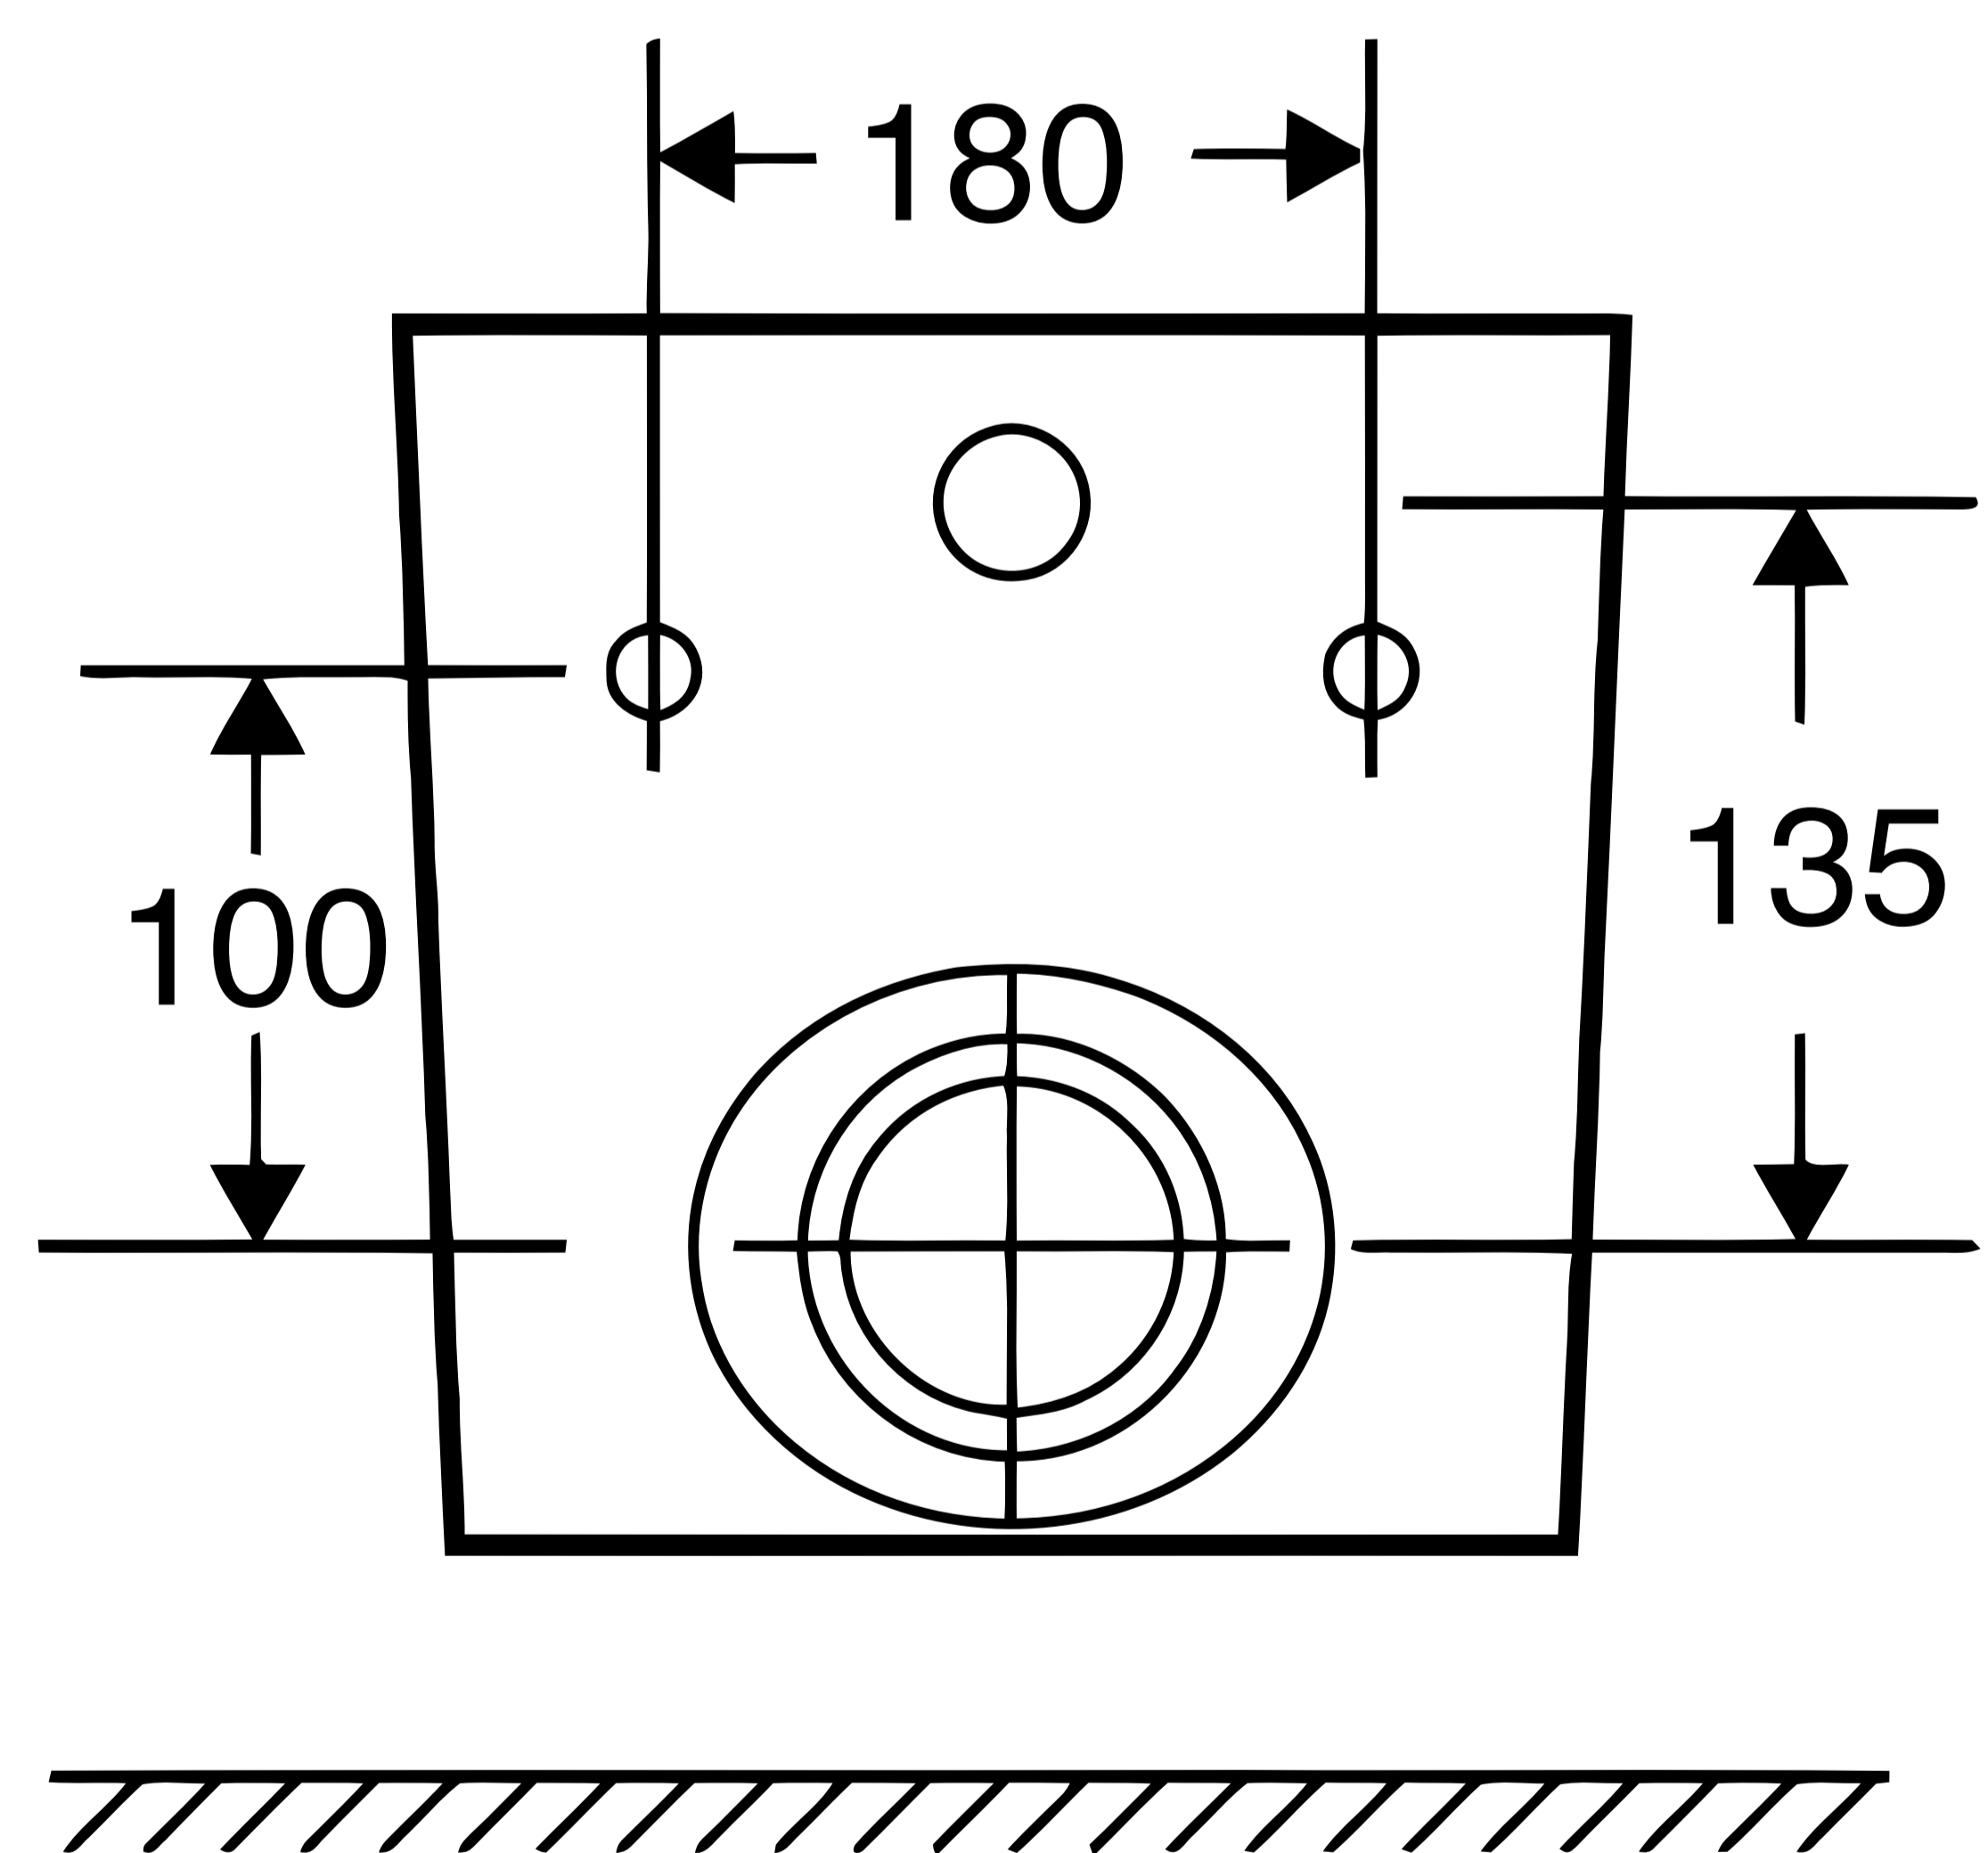

Swirl Flushing Wall Hung WC

Product Code : 1853

Technical Drawing

All dimension are in **mm**