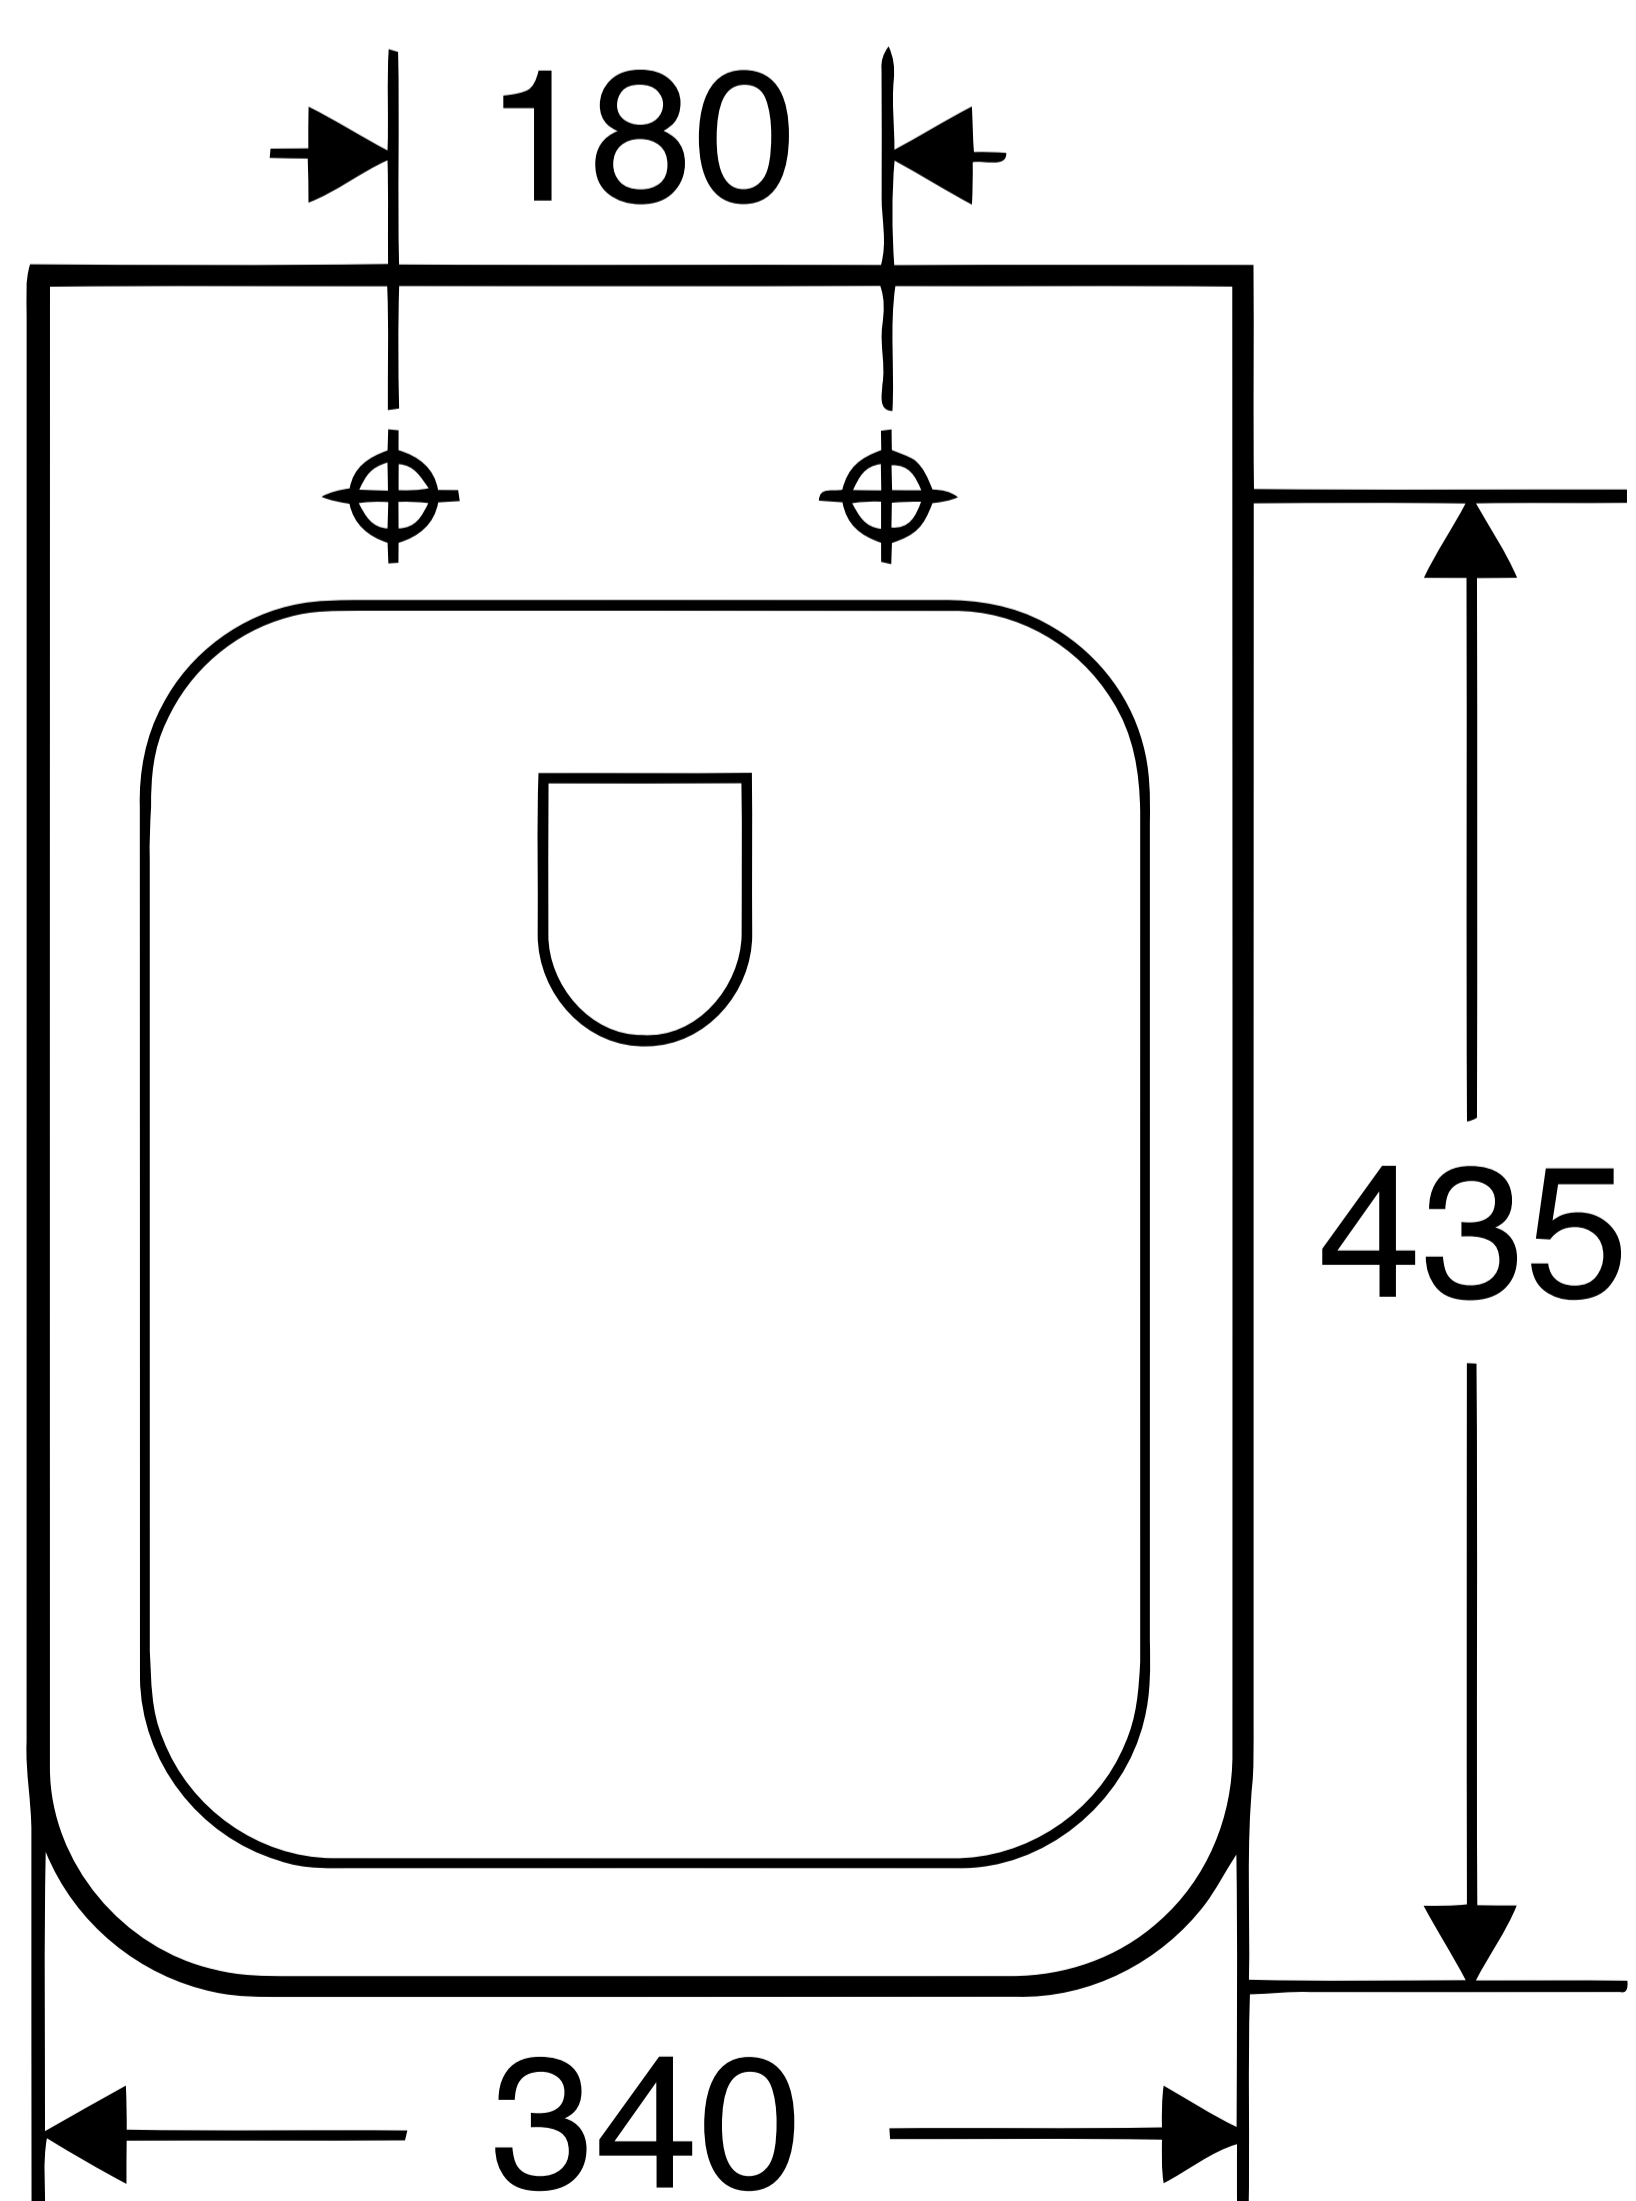

Swirl Flushing Wall Hung WC

Product Code : 1853

Technical Drawing

All dimension are in **mm**