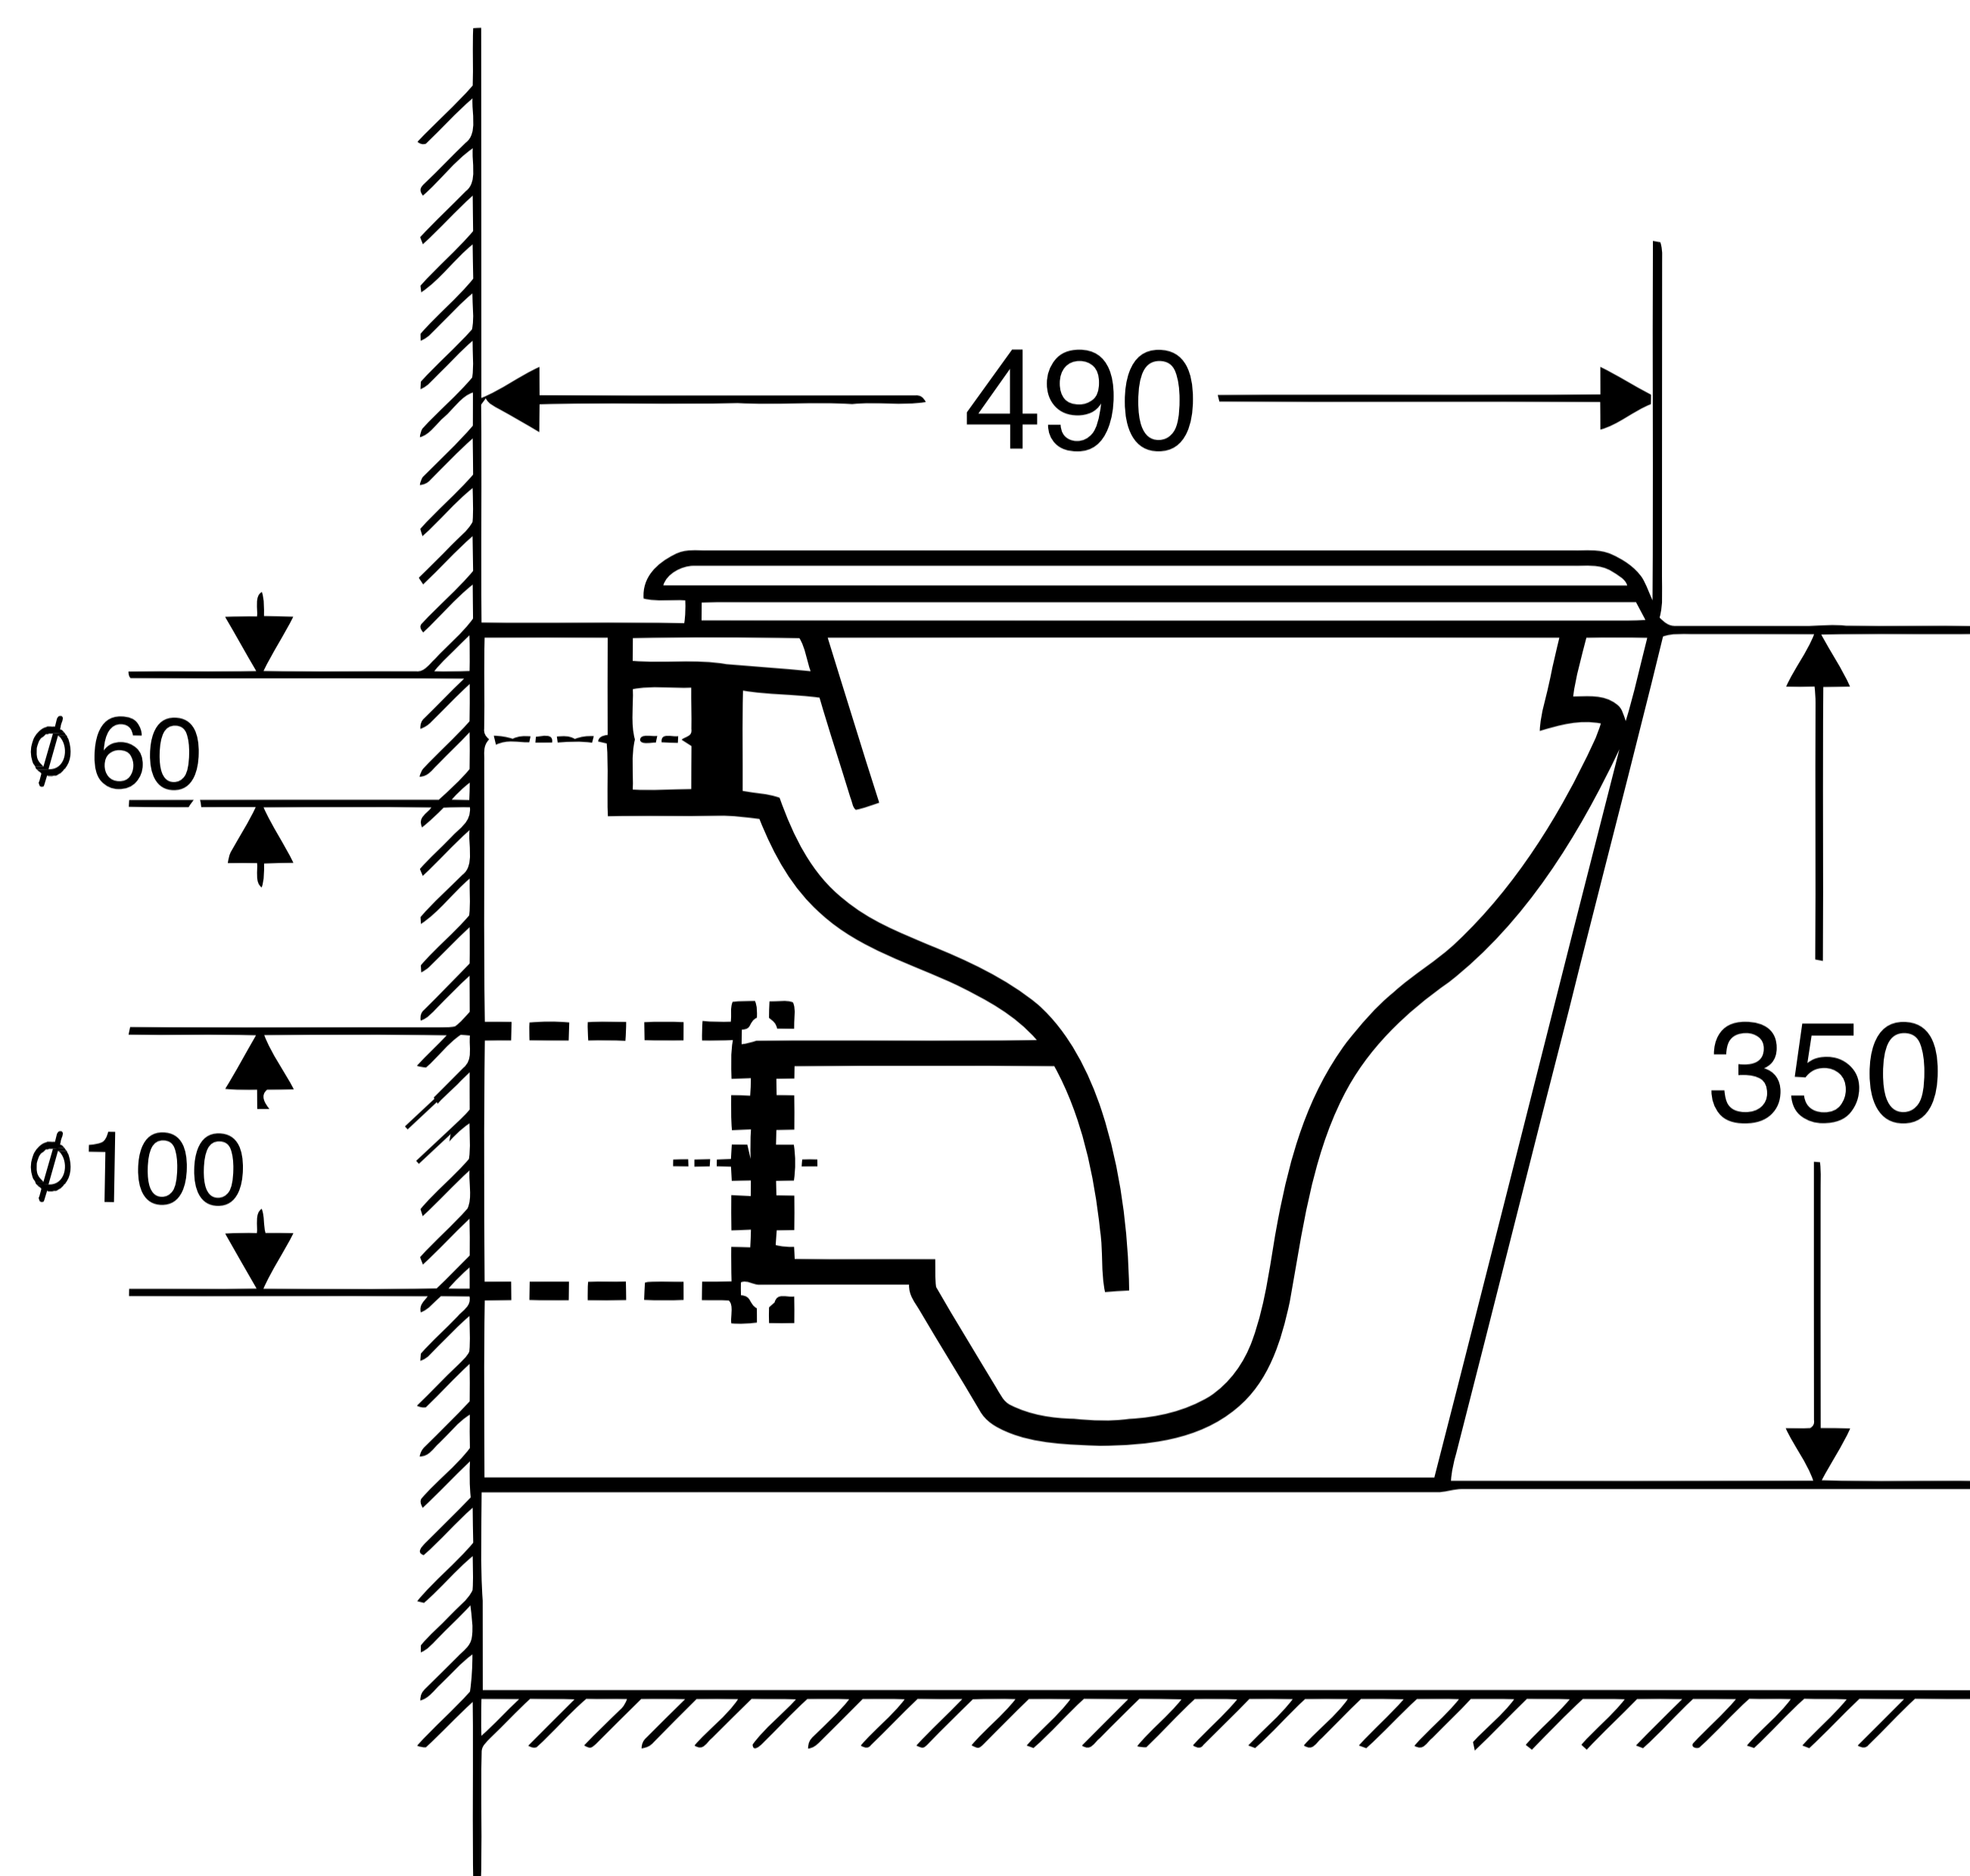

Swirl Flushing Wall Hung WC

Product Code : 1853

Technical Drawing

All dimension are in **mm**